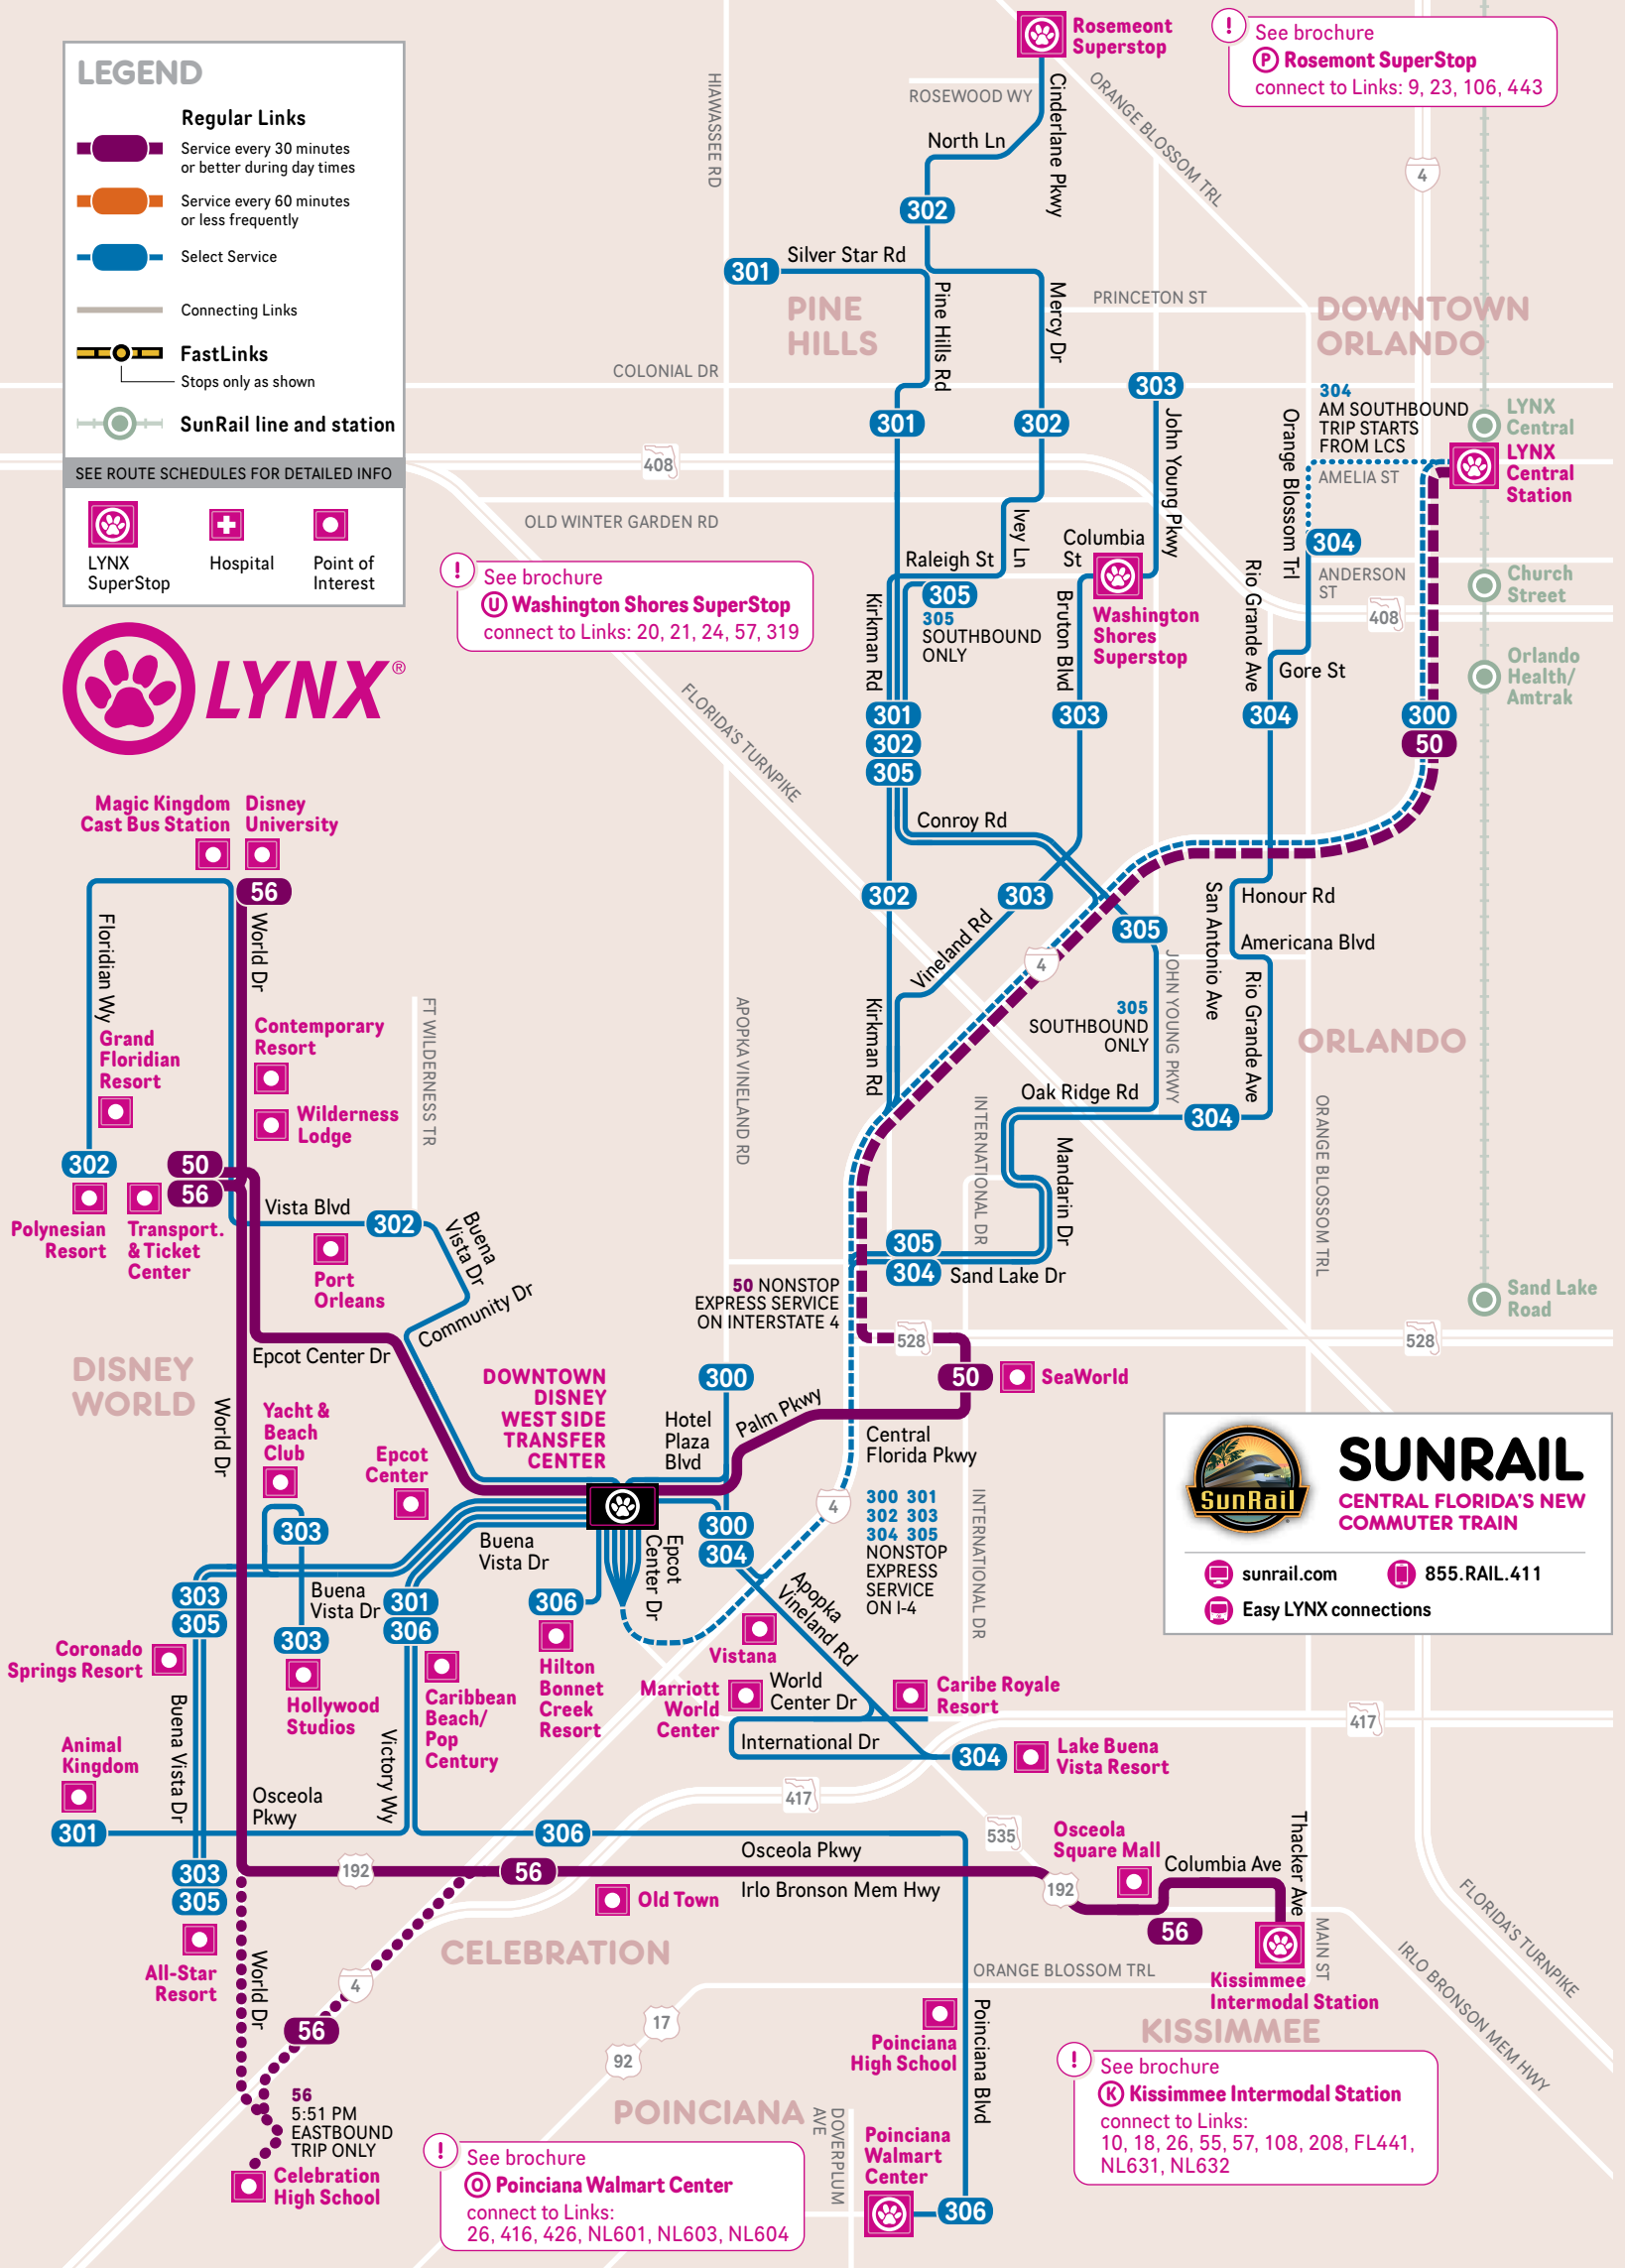

DISNEY AREA

Schematic Map
Not to Scale

LEGEND

- **Regular Links**
  - Service every 30 minutes or better during day times
  - Service every 60 minutes or less frequently
  - Select Service
- Connecting Links
- **FastLinks**
  Stops only as shown
- **SunRail line and station**

SEE ROUTE SCHEDULES FOR DETAILED INFO

- LYNX SuperStop
- Hospital
- Point of Interest

SUNRAIL
CENTRAL FLORIDA'S NEW COMMUTER TRAIN

sunrail.com 855.RAIL.411
Easy LYNX connections

Effective: AUGUST 2014
Other accessible formats available upon request

DIRECT SERVICE TO:
Celebration
Disney World
Attractions and Resorts
Poinciana
Sea World
Orlando

THANK YOU FOR RIDING LYNX!

golynx.com web

407-423-0787 tdd

407-841-5969 phone

CONTACT US for information on fares, bus stops, schedules and trip planning.

Additional connectivity with Lake and Polk counties.
Orange, Osceola and Seminole counties.
LYNX is the public transit provider for